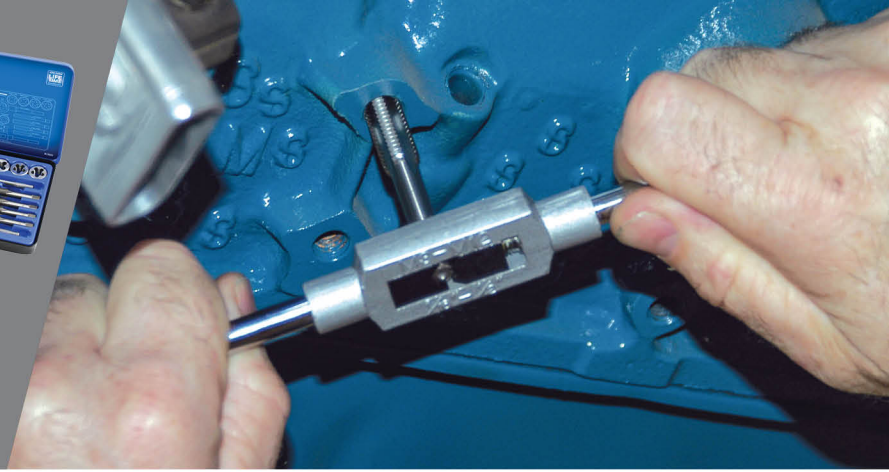

$105
EACH

KINCROME
Tap & Die Set

24 Piece   METRIC   K12024

- > 11 Taps: M5 x 0.8 - M12 x 1.75

24 Piece   IMPERIAL   K12025

- > 11 Taps: 1/4-NC20 - 1/2-NF20

$315

KINCROME
Tap & Die Set

87 Piece

- > 35 Taps: M3 x 0.5 - M20 x 2.5, 10NC24 - 5/8-NF18
- > 35 Dies: M3 x 0.5 - M20 x 2.5, 10NC24 - 5/8-NF18
- > 2 Adjustable Tap Wrenches: M3-M12 & M6-M20
- > 2 Die Handles: 1" & 1.5"
- > 1 T-Type Tap Wrench: 1/4"
- > 5 Drill Bits: 2.5 - 6.8mm
- > 5 Screw Extractors: No.1 - No.5

K12087

METRIC & IMPERIAL

FROM
$29⁹⁵

KINCROME
Screw Extractor Sets

5 & 6 Piece

5 Piece	19157C	$29.95
Kwik-Outs 6 Piece	K12001	$39.95

FROM
$24⁹⁵

KINCROME
Number Stamp Sets

9 Piece

- > Will imprint on multiple steels up to 45 HRC
- > Withstand 2500+ impressions
- > Mark or brand metal, timber, leather & textiles

5mm	K15003	$24.95
8mm	K15004	$39.95
10mm	K15005	$49.95

$55

KINCROME
Soldering Iron

Butane 3-In-1

- > Includes solder & spare tip
- > Piezo ignition - starts everytime
- > Adjustable gas flow

K15351

$69

KINCROME
Butane Blow Torch

Indexing Head

- > 3 position indexing head
- > Flame temperature up to 1300°C
- > 30mins run time
- > Removeable magnetic stand
- > Continuous lock function
- > Adjustable flame

K15355

$41⁹⁵

KINCROME
Steel Utility Tray

Small

- > Manufactured from high quality, wear resistant steel
- > Easily nested for space saving storage
- > Use as drain pan, for parts cleaning, tool storage etc.

K13088

$149

KINCROME
Parts Washer

12 Litre

- > 2.7-3.3L/min
- > Small bench top design
- > Mounted recirculating pump
- > Used to clean all types of small parts

K13087

$165

KINCROME
Bench Grinder Stand

950mm

- > Pre-slotted top plate for multiple applications
- > Pre-drilled base plate for easy mounting
- > UV stabilised powder coating

K15281

$495